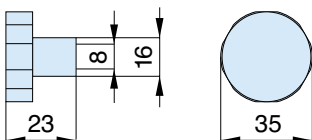

Pomolo piatto foro Ø 8 - ottone

Flat knob hole Ø 8 - brass

finiture finishing	codice code	euro		
Ottone lucido Polished brass	OTS079/8 LV			
Nickel opaco Matt nickel	OTS079/8 NK			
Cromo lucido Polished chrome	OTS079/8 CL			
Cromo satinato Satin chrome	OTS079/8 CS			
Bronzato Bronzed	OTS079/8 BR			

Pomolo foro Ø 8 - ottone

Knob hole Ø 8 - brass

finiture finishing	codice code	euro		
Ottone lucido Polished brass	OTS080/8 LV			
Nickel opaco Matt nickel	OTS080/8 NK			
Cromo lucido Polished chrome	OTS080/8 CL			
Cromo satinato Satin chrome	OTS080/8 CS			
Bronzato Bronzed	OTS080/8 BR			