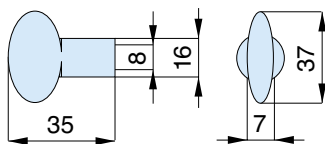

Pomolo piatto foro Ø 8 - ottone

Flat knob hole Ø 8 - brass

finiture finishing	codice code	euro		
Ottone lucido Polished brass	OTS079/8 LV			
Nickel opaco Matt nickel	OTS079/8 NK			
Cromo lucido Polished chrome	OTS079/8 CL			
Cromo satinato Satin chrome	OTS079/8 CS			
Bronzato Bronzed	OTS079/8 BR			

Pomolo foro Ø 8 - ottone

Knob hole Ø 8 - brass

finiture finishing	codice code	euro		
Ottone lucido Polished brass	OTS080/8 LV			
Nickel opaco Matt nickel	OTS080/8 NK			
Cromo lucido Polished chrome	OTS080/8 CL			
Cromo satinato Satin chrome	OTS080/8 CS			
Bronzato Bronzed	OTS080/8 BR			