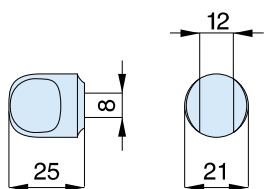

Pomolo foro Ø 8 - ottone
Knob hole Ø 8 - brass

finiture finishing	codice code	
Ottone lucido Polished brass	OTS082/8 L	10
Nickel opaco Matt nickel	OTS082/8 N	10

POMOLI
knobs