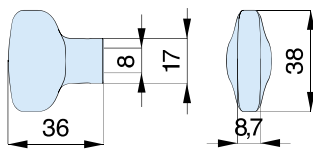

				codice		50
				code		
	blu	blue		A29MG	B	
	verde	green		A29MG	V	
	rosso	rosso		A29MG	R	

Pomolo piatto foro Ø 8 - ottone
Flat knob hole Ø 8 - brass

finiture finishing	codice code	 
Ottone lucido Polished brass	OTS077/8 L	10
Nickel opaco Matt nickel	OTS077/8 N	10
Cromo lucido Polished chrome	OTS077/8 C	10
Cromo satinato Satin chrome	OTS077/8 S	10
Bronzato Bronzed	OTS077/8 B	10